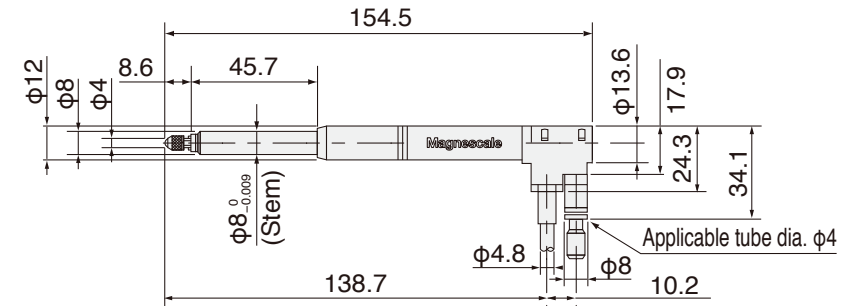

### DK830SR

\* Upon installation, clamp the stem.

### DK830SLR

\* Upon installation, clamp the stem.

### DK830SVR

\* Upon installation, clamp the stem.

Unit: mm