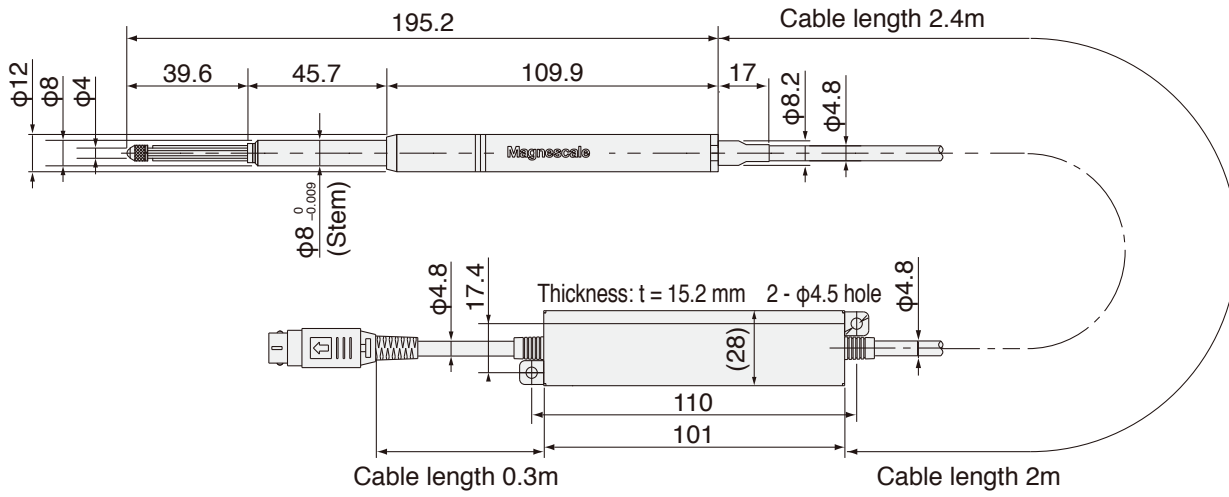

### DK830SR

\* Upon installation, clamp the stem.

### DK830SLR

\* Upon installation, clamp the stem.

### DK830SVR

\* Upon installation, clamp the stem.

Unit: mm