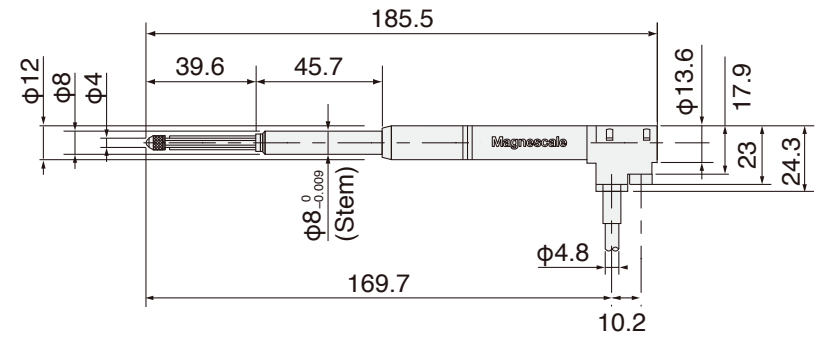

### DK830SR

\* Upon installation, clamp the stem.

### DK830SLR

\* Upon installation, clamp the stem.

### DK830SVR

\* Upon installation, clamp the stem.

Unit: mm